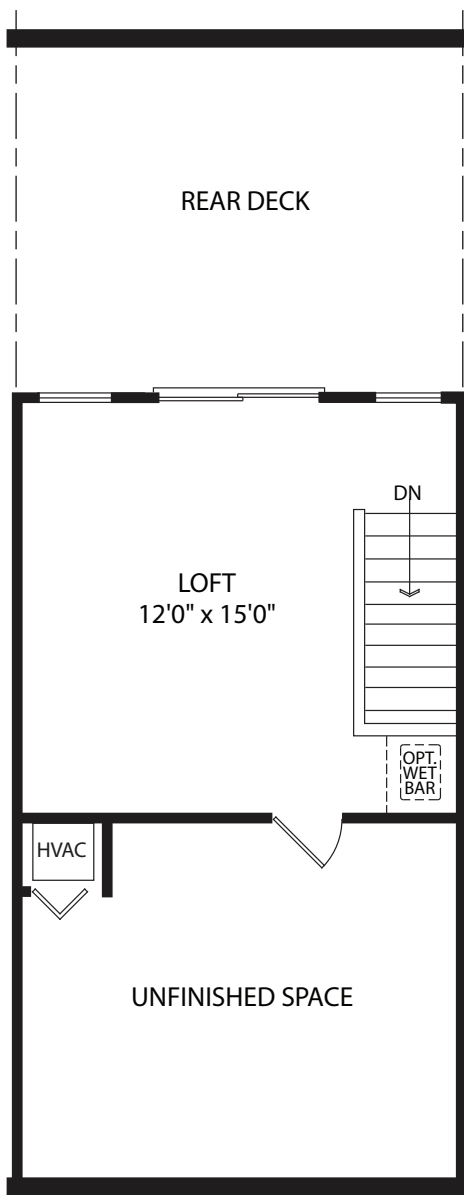

The Zeus

The Zeus

LEVEL 4

LEVEL 4
with Optional Bedroom/Bath

another
metroscape development

www.athenasquare.com

Sales Manager: Ari Gerzowski • Direct: 443-277-7614 • Email: ariginbalt@aol.com

The Zeus