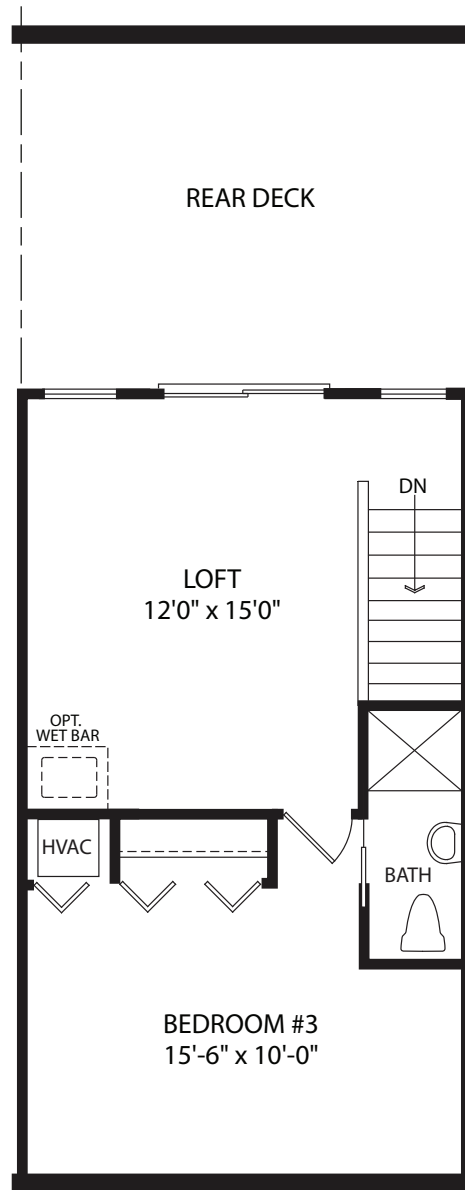

The Zeus

The Zeus

LEVEL 4

LEVEL 4
with Optional Bedroom/Bath

another
metroscape development

www.athenasquare.com

Sales Manager: Ari Gerzowski • Direct: 443-277-7614 • Email: ariginbalt@aol.com

The Zeus