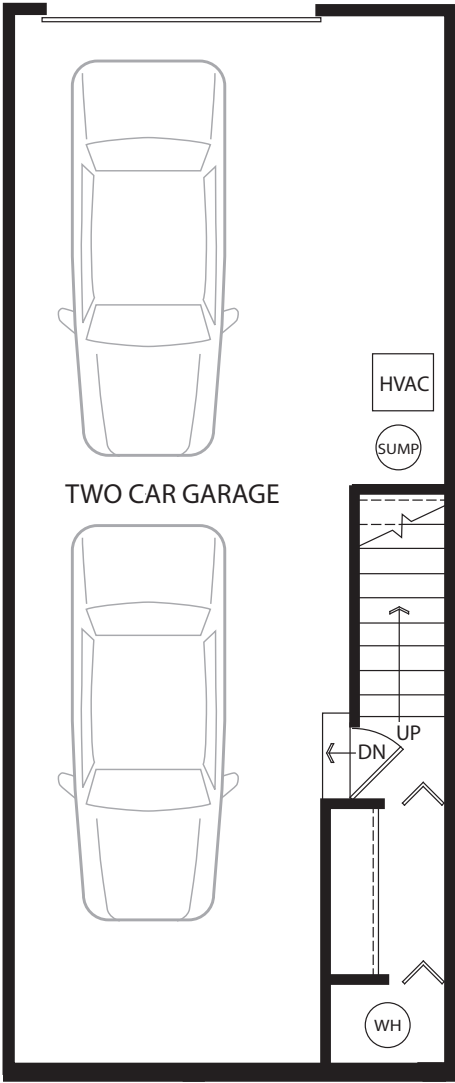

The Zeus

The Zeus

LEVEL 4

LEVEL 4
with Optional Bedroom/Bath

another
metroscape development

www.athenasquare.com

Sales Manager: Ari Gerzowski • Direct: 443-277-7614 • Email: ariginbalt@aol.com

The Zeus