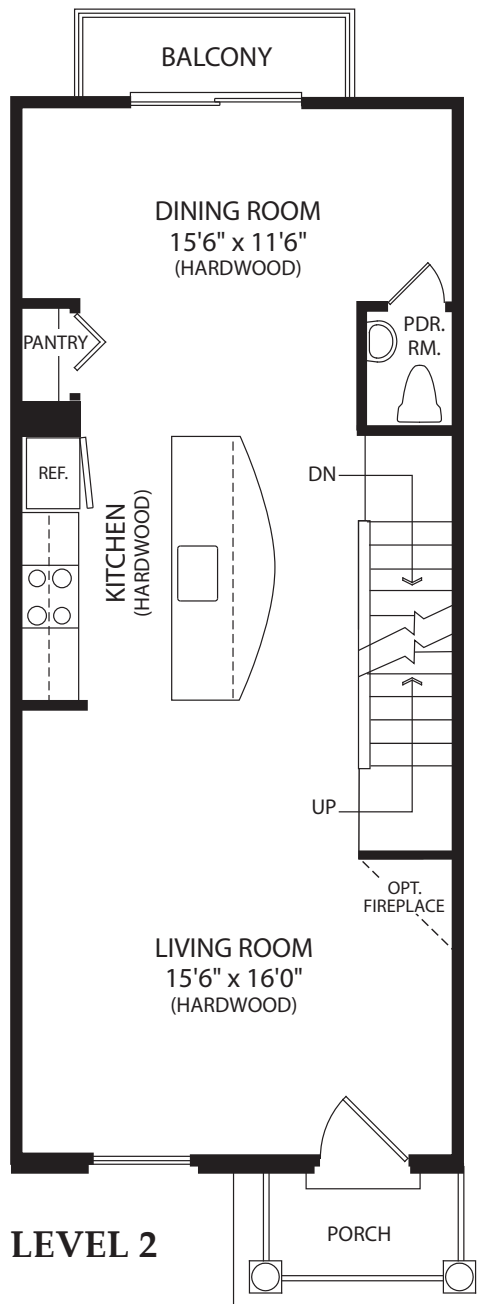

The Zeus

The Zeus

LEVEL 4

LEVEL 4
with Optional Bedroom/Bath

another
metroscape development

www.athenasquare.com

Sales Manager: Ari Gerzowski • Direct: 443-277-7614 • Email: ariginbalt@aol.com

The Zeus

LEVEL 1

The Zeus

LEVEL 1
with Optional Family Room

LEVEL 1
with Optional Bedroom

another
metroscape development

www.athensquare.com

Sales Manager: Ari Gerzowski • Direct: 443-277-7614 • Email: ariginbalt@aol.com