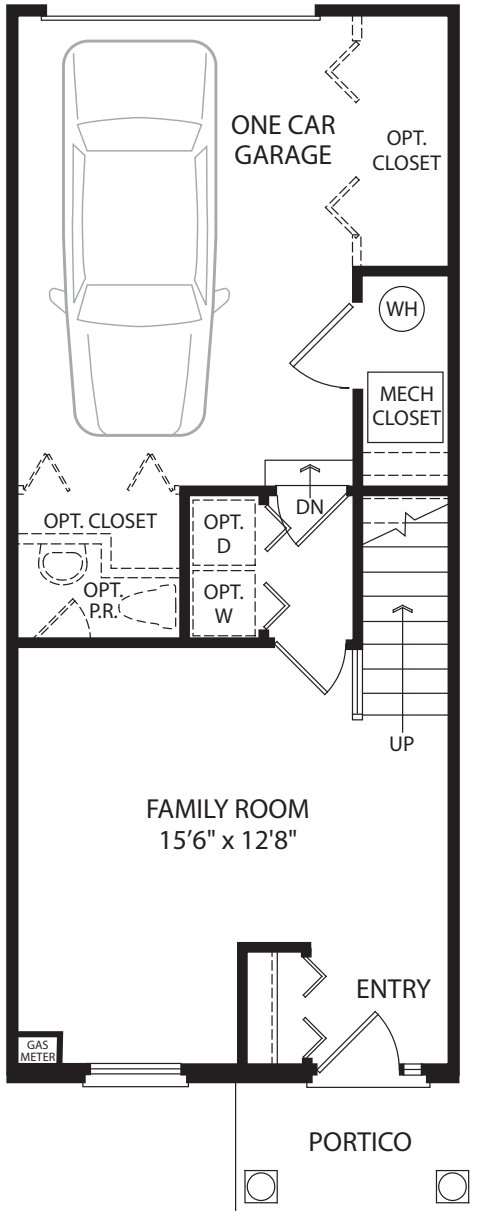

The Zeus

LEVEL 1
with Optional Family Room