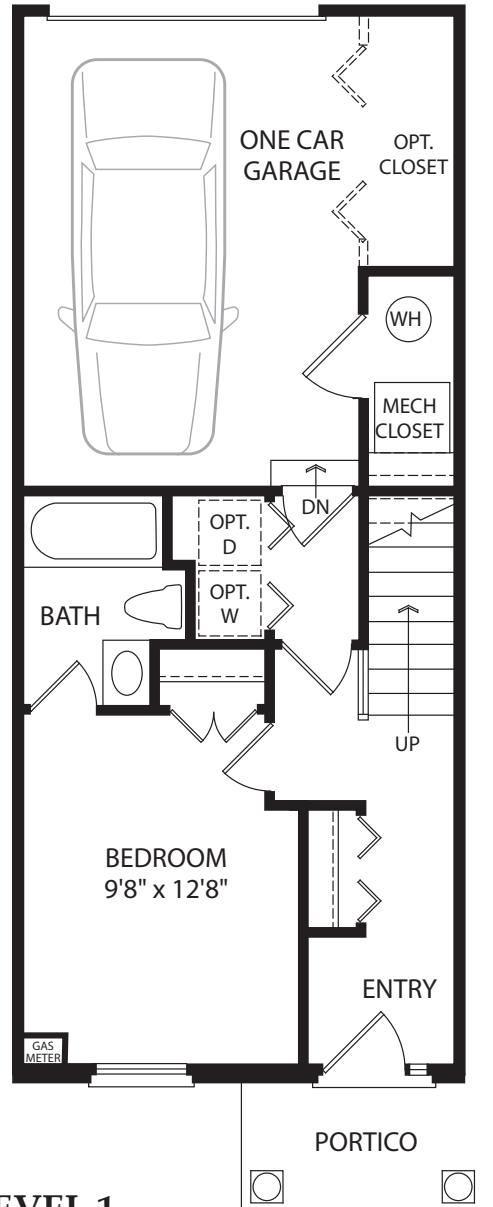

The Zeus

The Zeus

LEVEL 4

LEVEL 4
with Optional Bedroom/Bath

another
metroscape development

www.athenasquare.com

Sales Manager: Ari Gerzowski • Direct: 443-277-7614 • Email: ariginbalt@aol.com

The Zeus

LEVEL 1

The Zeus

LEVEL 1
with Optional Family Room

LEVEL 1
with Optional Bedroom

another
metroscape development

www.athensquare.com

Sales Manager: Ari Gerzowski • Direct: 443-277-7614 • Email: ariginbalt@aol.com