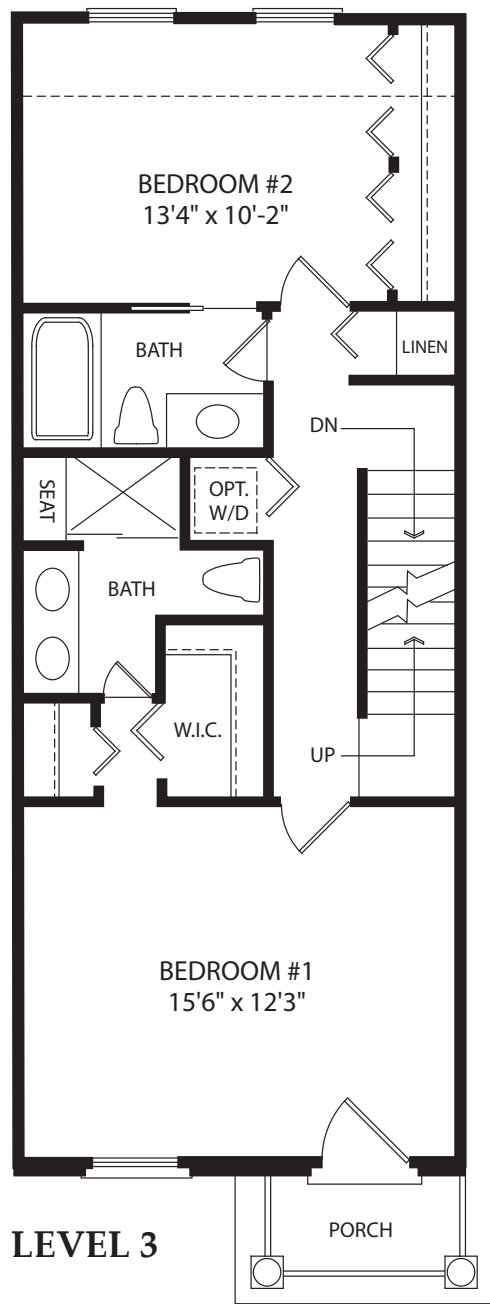

The Zeus

The Zeus

LEVEL 4

LEVEL 4
with Optional Bedroom/Bath

another
metroscape development

www.athenasquare.com

Sales Manager: Ari Gerzowski • Direct: 443-277-7614 • Email: ariginbalt@aol.com

The Zeus

LEVEL 1

The Zeus

LEVEL 1
with Optional Family Room

LEVEL 1
with Optional Bedroom

another
metroscape development

www.athensquare.com

Sales Manager: Ari Gerzowski • Direct: 443-277-7614 • Email: ariginbalt@aol.com